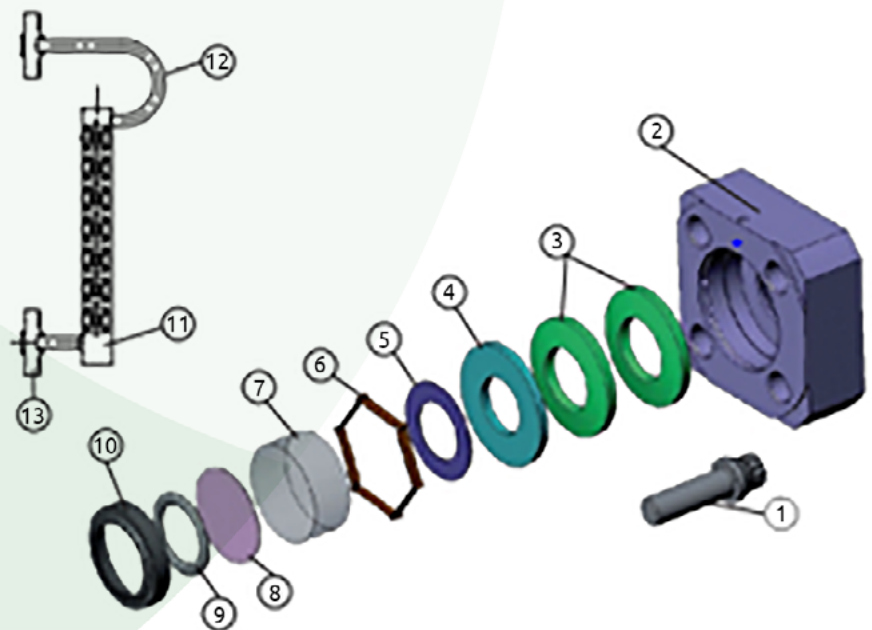

BICOLOR LEVEL GAUGE GLASS REPAIR KITS

Fully interchangeable with following brands:

- Yarway
- Narvik
- Fossil Power
- Pemberthy
- Pentair / Pemberthy
- Durcon
- Bonetti

Using our repair kits increase operational life significantly and extends the period between maintenance. On a long-term use, there is tremendous cost savings for end-users.

Our Repair Kit includes items 5; 6; 7; 8; 9 and 10, and consists with following advantages:

- Two-mica sheets V1 quality (8)
- Aluminum silicate glass (7)
- Centralizer (6)

For more information, quotations and order, please contact:
Mr. Michel F. Bolle : mbole@famat.com • Phone : +41 79 835 57 14
www.famat.com